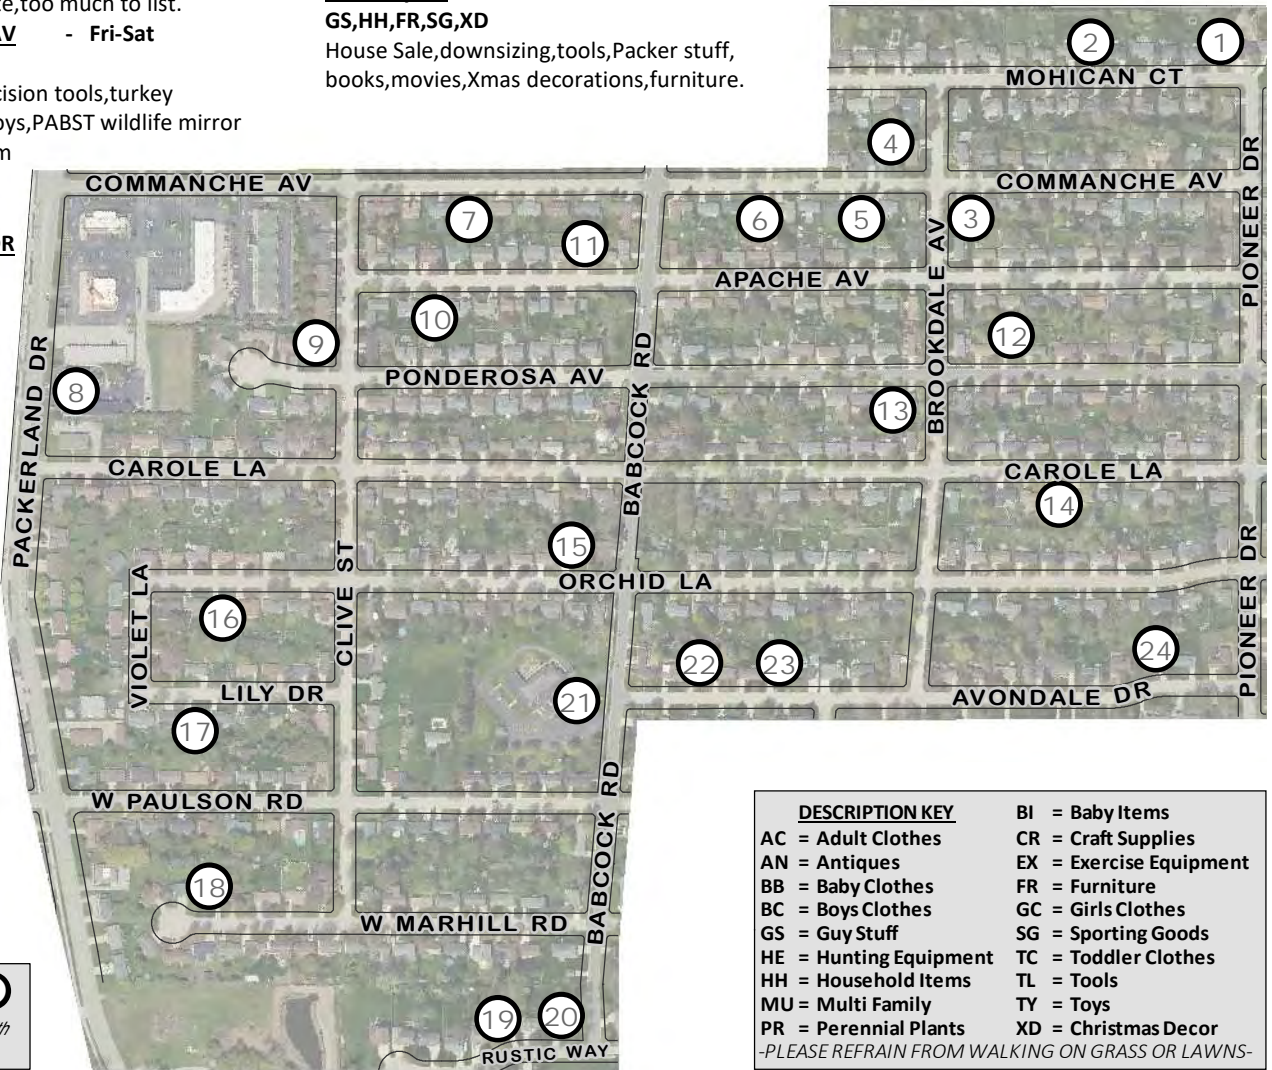

18. **1648 W Marhill RD** - Thu-Sat
  Multifamily,baby&toddler clothes,toys, household items,furniture,antiques,adult clothes,homemade new items.
19. **1574 Rustic WY** - Thu-Sat
  HH,XD,AC
  Cottage items.
20. **1560 Rustic WY** - Fri-sat
  HH,TY,BI,AC,TC,GC
  Crib,breast pumps,packNplay,diaper genie, shoes(kids/adult),sports cards,wedding decor,purses,bachlorette items,water bottles&more.
21. **2700 Babcock RD** - Thu-Sat
  Need Lunch while Rummaging,We will be grilling!Bake Sale!Donations Appreciated for Feed My Starving Children.
22. **1524 Avondale DR** - Thu-Sat
  HH,FR,EX,TY,MU,AC
  Huge MultiFamily Rummage Sale.Clean, organized,quality items,name brands,great deals,priced to sell.Everything Must Go!
23. **1504 Avondale DR** - Thu-Sat
  AN,GS,HH,FR,TY,MU,AC,TC,GC
  Vintage 1950s 10 records,singer sewing machine in cabinet,vintage trunk.
24. **1408 Avondale DR** - Thu-Sat
  HH,FR,TY,CR,XD,AC,GC
  Twin size beds,mattresses,5drawer dresser, piano,kids chairs,kitchenaid,ice cream maker,holiday decor,storage containers.

Sale Site #
Please match point number with the listing on the map

DESCRIPTION KEY	
AC = Adult Clothes	BI = Baby Items
AN = Antiques	CR = Craft Supplies
BB = Baby Clothes	EX = Exercise Equipment
BC = Boys Clothes	FR = Furniture
GS = Guy Stuff	GC = Girls Clothes
HE = Hunting Equipment	SG = Sporting Goods
HH = Household Items	TC = Toddler Clothes
MU = Multi Family	TL = Tools
PR = Perennial Plants	TY = Toys
	XD = Christmas Decor

-PLEASE REFRAIN FROM WALKING ON GRASS OR LAWNS-