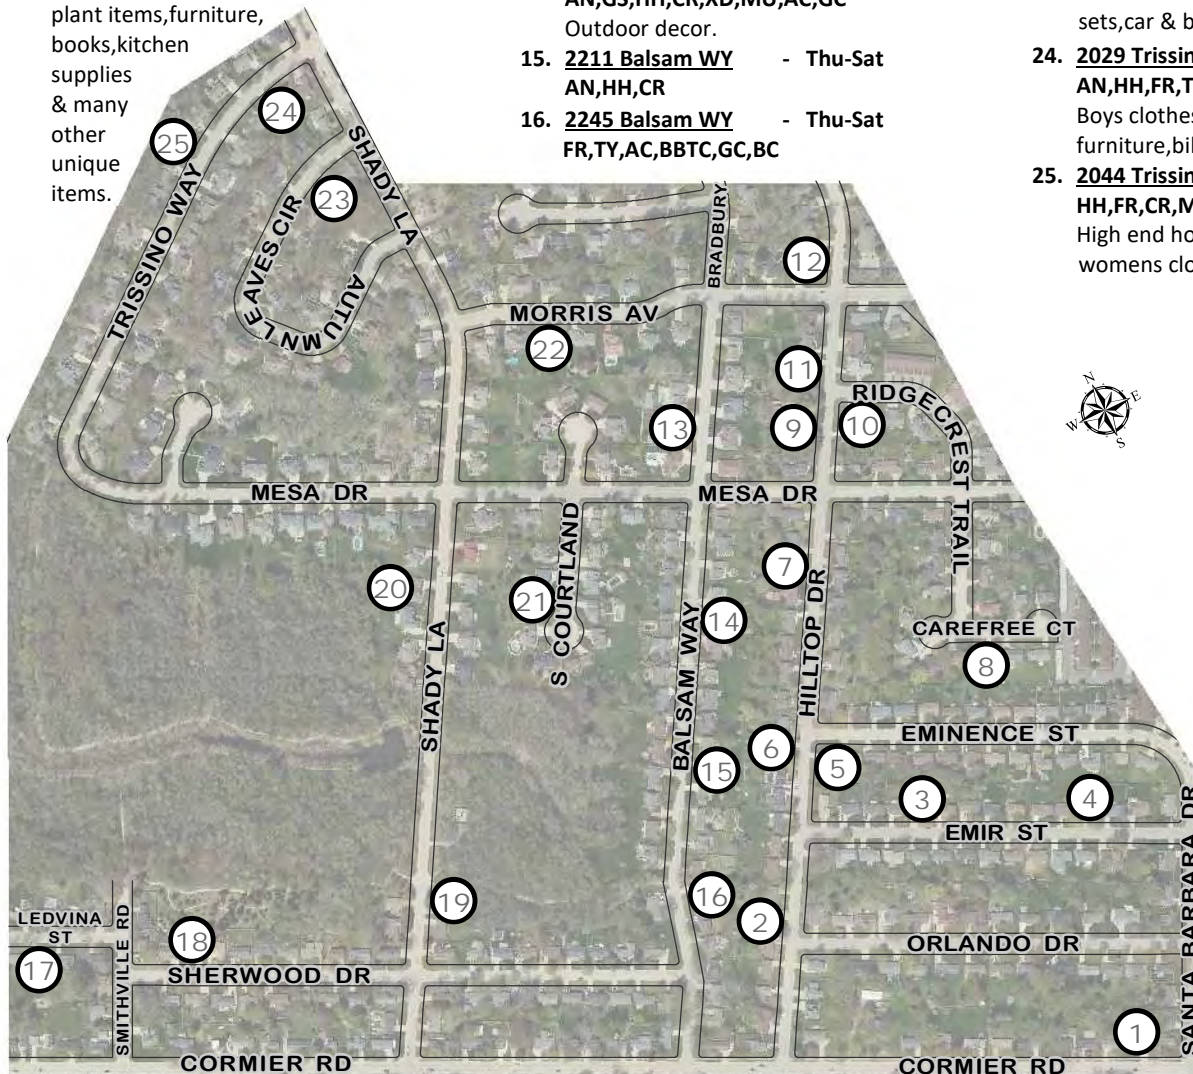

17. **1635 Ledvina ST** - Thu-Sat
  HH,TY,BI,AC,BB,TC
  Clothing-baby,toddler,men,women&
  maternity, baby&kid toys,household
  items,fishing.
18. **1596 Sherwood DR** - Fri-Sat
  AN,HH,FR,CR,MU,AC,BB
  MultiFamily,clearing out all the closets.
19. **2245 Shady LN** - Thu-Sat
  TY,AC,BC
  Boys10-12,sports apparel,girls juniors,
  bike trailer,bikes,misc&foosball table.
20. **2160 Shady LN** - Thu-Fri
  AN,HH,XDBI,AC
  Antiques,sports cards,kitchenware,wall
  art,picture frames,photography,office
  supplies,pottery,games,books,hallmark
  ornaments&more.
21. **2166 S Courtland Dr** - Thu-Sat
  HH,TY,XD,MU,AC,GC,BC
  5 families!Sports,household,holiday,name
  brand clothes,toys,men/women,boys/girls,
  clothes all sizes,shoes.Something for All!
22. **1497 Morris AV** - Thu-Sat
  GS,HH,TY,XD,AC
  Luggage,mens&ladies clothes,games,
  toys,slow cooker,coffee pot,knick knacks,
  Christmas decor,tree,wreaths,center pieces.
23. **2047 Autumn Leaves Ct** - Thu-Sat
  TY,GC
  Girls clothes 5-11/12,toys,little people
  sets,car & booster seats.
24. **2029 Trissino WY** - Thu-Fri
  AN,HH,FR,TL,TY,SG,MU,AC,BC
  Boys clothes,sporting goods,household,
  furniture,bike racks.Thurs.&Fri. Only.
25. **2044 Trissino WY** - Thu-Sat
  HH,FR,CR,MU,AC
  High end household items,furniture &
  womens clothing.

Sale Site #
Please match point number with
the listing on the map

DESCRIPTION KEY	
AC	= Adult Clothes
AN	= Antiques
BB	= Baby Clothes
BC	= Boys Clothes
BI	= Baby Items
CR	= Craft Supplies
EX	= Exercise Equipment
FR	= Furniture
GC	= Girls Clothes
GS	= Guy Stuff
HE	= Hunting Equipment
HH	= Household Items
MU	= Multi Family
PR	= Perennial Plants
SG	= Sporting Goods
TC	= Toddler Clothes
TL	= Tools
TY	= Toys
XD	= Christmas Decor
- PLEASE REFRAIN FROM WALKING ON GRASS OR LAWNS -