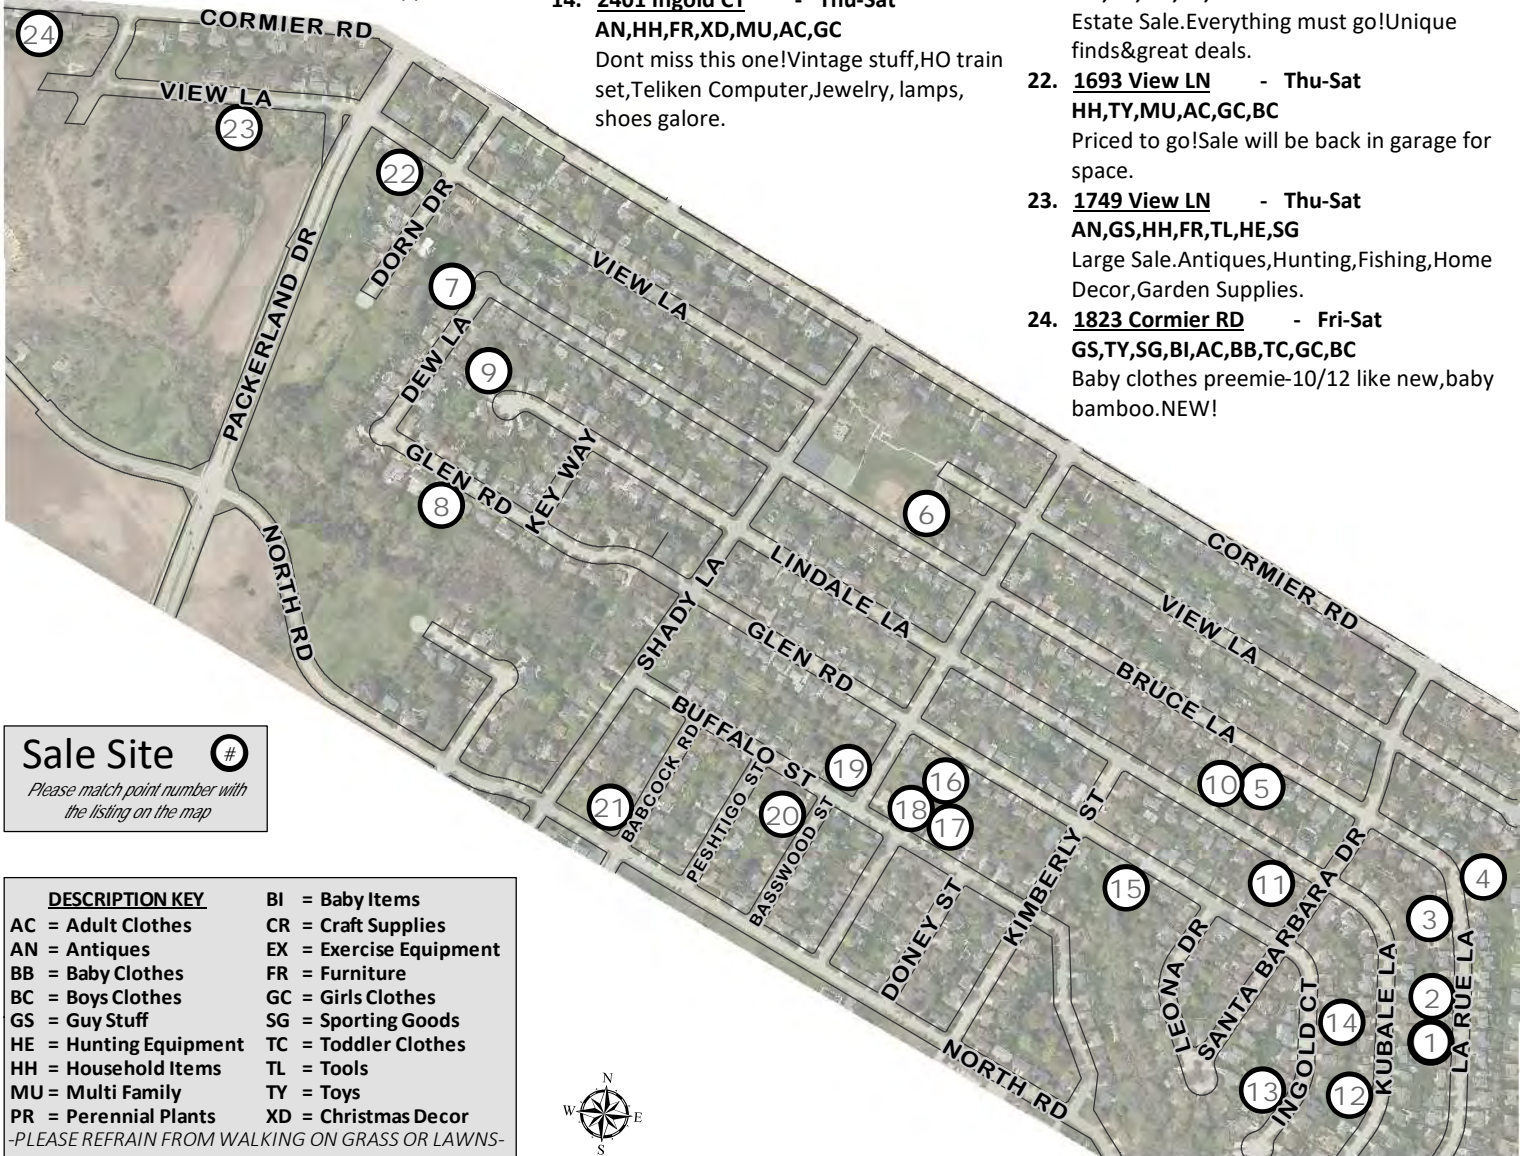

15. **1381 Glen RD** - Thu-Sat
  AN,GS,FR,EX,TL,TY,SG,XD
  Lawn mowers, garden, tillers, yard tools, string trimmer, mechanics tools, pressure washer, leaf blower, bicycles, coolers, axes, appliances.
16. **1447 Glen RD** - Thu-Sat
  GS,HH,XD,MU,AC
  Penguin items. Eagle items, books, photo albums, holiday decor.
17. **1440 Buffalo ST** - Thu-Sat
  GS,HH,TL,HE,TY,CR,AC
  Hoarders purge, fishing, hunting, new toys, tools. Lots of $1 & $2 items.
18. **1446 Buffalo ST** - Thu-Fri
  Downsizing, furniture, hope chest, armoire, Goebeld dolls, lamps, holiday decor, adult clothes, baby items, sporting goods, crafts, pictures.
19. **2434 Balsam WY** - Thu-Sat
  AN,GS,HH,FR,TL,TY,CR,XD,MU,AC
  Halloween decor, fall decor, Packer collectables.
20. **2436 Basswood ST** - Thu-Sat
  AN,HH,TY,CR,XD,MU,AC,GC,BC
  Something for everyone. Cash sales only.
21. **1532 North RD** - Thu-Sat
  AN,GS,HH,FR,TL
  Estate Sale. Everything must go! Unique finds & great deals.
22. **1693 View LN** - Thu-Sat
  HH,TY,MU,AC,GC,BC
  Priced to go! Sale will be back in garage for space.
23. **1749 View LN** - Thu-Sat
  AN,GS,HH,FR,TL,HE,SG
  Large Sale. Antiques, Hunting, Fishing, Home Decor, Garden Supplies.
24. **1823 Cormier RD** - Fri-Sat
  GS,TY,SG,BI,AC,BB,TC,GC,BC
  Baby clothes preemie-10/12 like new, baby bamboo. NEW!

Sale Site #
Please match point number with the listing on the map

DESCRIPTION KEY	
AC = Adult Clothes	BI = Baby Items
AN = Antiques	CR = Craft Supplies
BB = Baby Clothes	EX = Exercise Equipment
BC = Boys Clothes	FR = Furniture
GS = Guy Stuff	GC = Girls Clothes
HE = Hunting Equipment	SG = Sporting Goods
HH = Household Items	TC = Toddler Clothes
MU = Multi Family	TL = Tools
PR = Perennial Plants	TY = Toys
	XD = Christmas Decor

-PLEASE REFRAIN FROM WALKING ON GRASS OR LAWN-

Path: H:\arcview\project\arcgis\10\project\spark & rec\2026 AREA5 VillageRummageSale.mxd
Author: Francine Roberg, GIS Coordinator, Village of Ashwaubenon, P-920-492-2308, E: f.oberg@ashwaubenon.gov