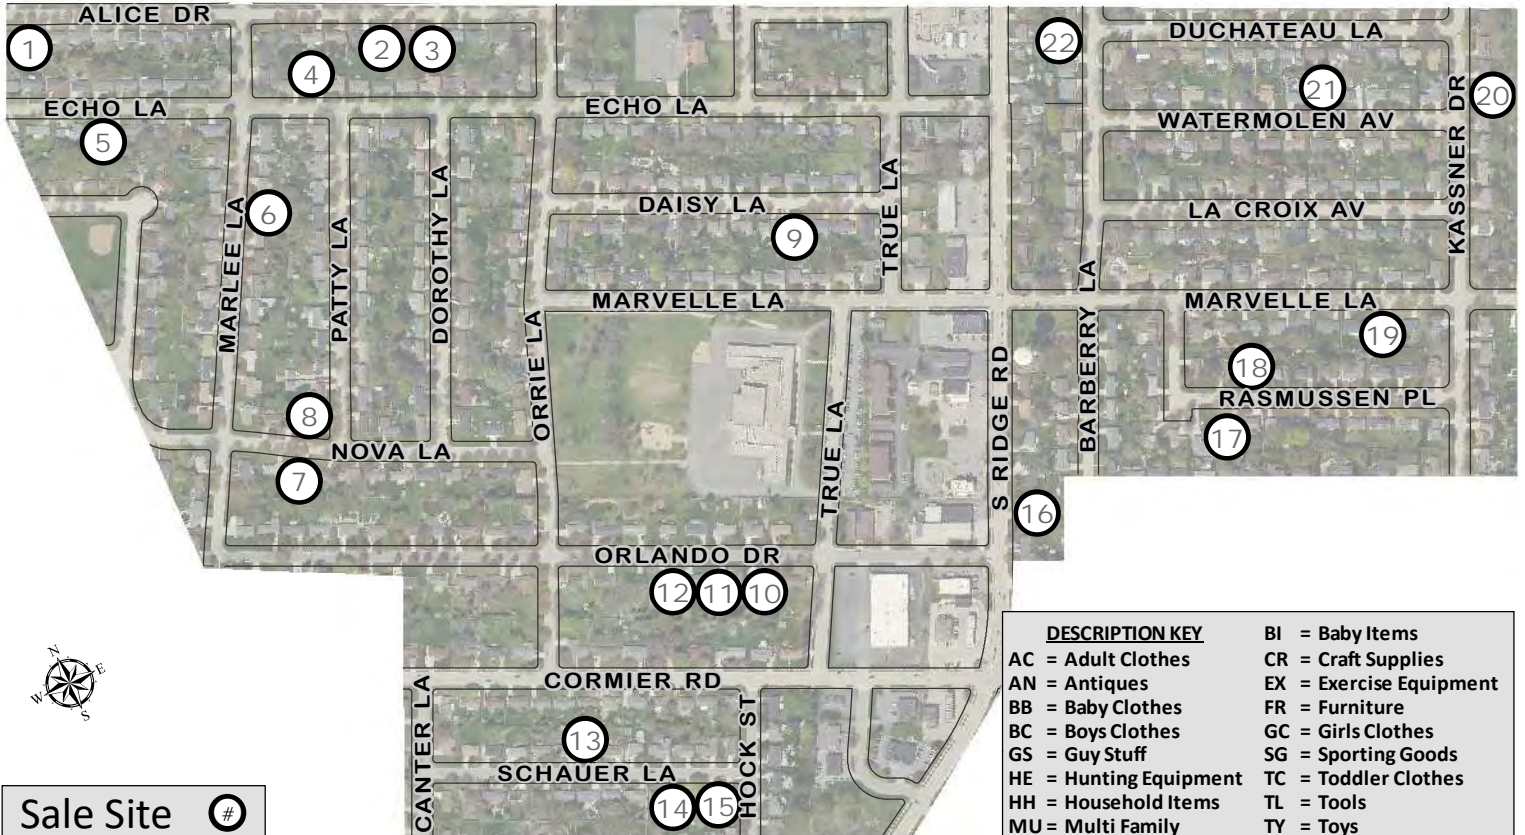

16. **2245 S Ridge RD** - Thu-Sat
  GS,HH,FR,SG,XD,MU,AC,GC
  MultiFamily Sale.Girls clothes7&up,adult clothing,sporting equipment,movies,household items,books&more.
17. **963 Rasmussen PL** - Thu-Sat
  HH,TY,XD,AC,BC
  Paw Patrol,TV(no stands),Schleich Horses.
18. **954 Rasmussen PL** - Thu-Sat
  HH,TL,TY,MU,AC,BC
  Belt sander,snowblower,beer cooler,angle grinder,scroll saw,drill press,compressor/hose,womenXL,menXL.
19. **921 Marvelle LN** - Fri-Sat
  GS,HH,TL,TY,SG,XD,MU,BC
  Large multi family,several years of accumulation,something for everyone,all priced to sell.
20. **2131 Kassner DR** - Thu-Sat
  AN,HH,FR,TY,XD,MU,AC,GC,BC
  Large Muli Family Sale.Something for everyone.
21. **930 Watermolen AV** - Thu-Sat
  AN,HH,EX,TL,CR,AC
  Home decor,indoor light fixtures,tools,golf outfits,ladies XL clothes.
22. **2116 Barberrry LN** - Thu-Sat
  TY,CR,XD,GC,BC
  4t-6x girls,8-12 boys,kitchen items,gymnastics leotards,home decor,dance/sports goods,craft items,kids toys,books,bedding.

Path: H:\arcview projects\largis 10 project\spark & rec\2026 AREA3 VillageRummageSale.mxd

Author: Francine Robberg, GIS Coordinator, Village of Ashwaubenon, P:920.492.2308, E:frberger@ashwaubenon.gov

Sale Site #
Please match point number with the listing on the map

DESCRIPTION KEY	
AC = Adult Clothes	BI = Baby Items
AN = Antiques	CR = Craft Supplies
BB = Baby Clothes	EX = Exercise Equipment
BC = Boys Clothes	FR = Furniture
GS = Guy Stuff	GC = Girls Clothes
HE = Hunting Equipment	SG = Sporting Goods
HH = Household Items	TC = Toddler Clothes
MU = Multi Family	TL = Tools
PR = Perennial Plants	TY = Toys
	XD = Christmas Decor

-PLEASE REFRAIN FROM WALKING ON GRASS OR LAWNS-