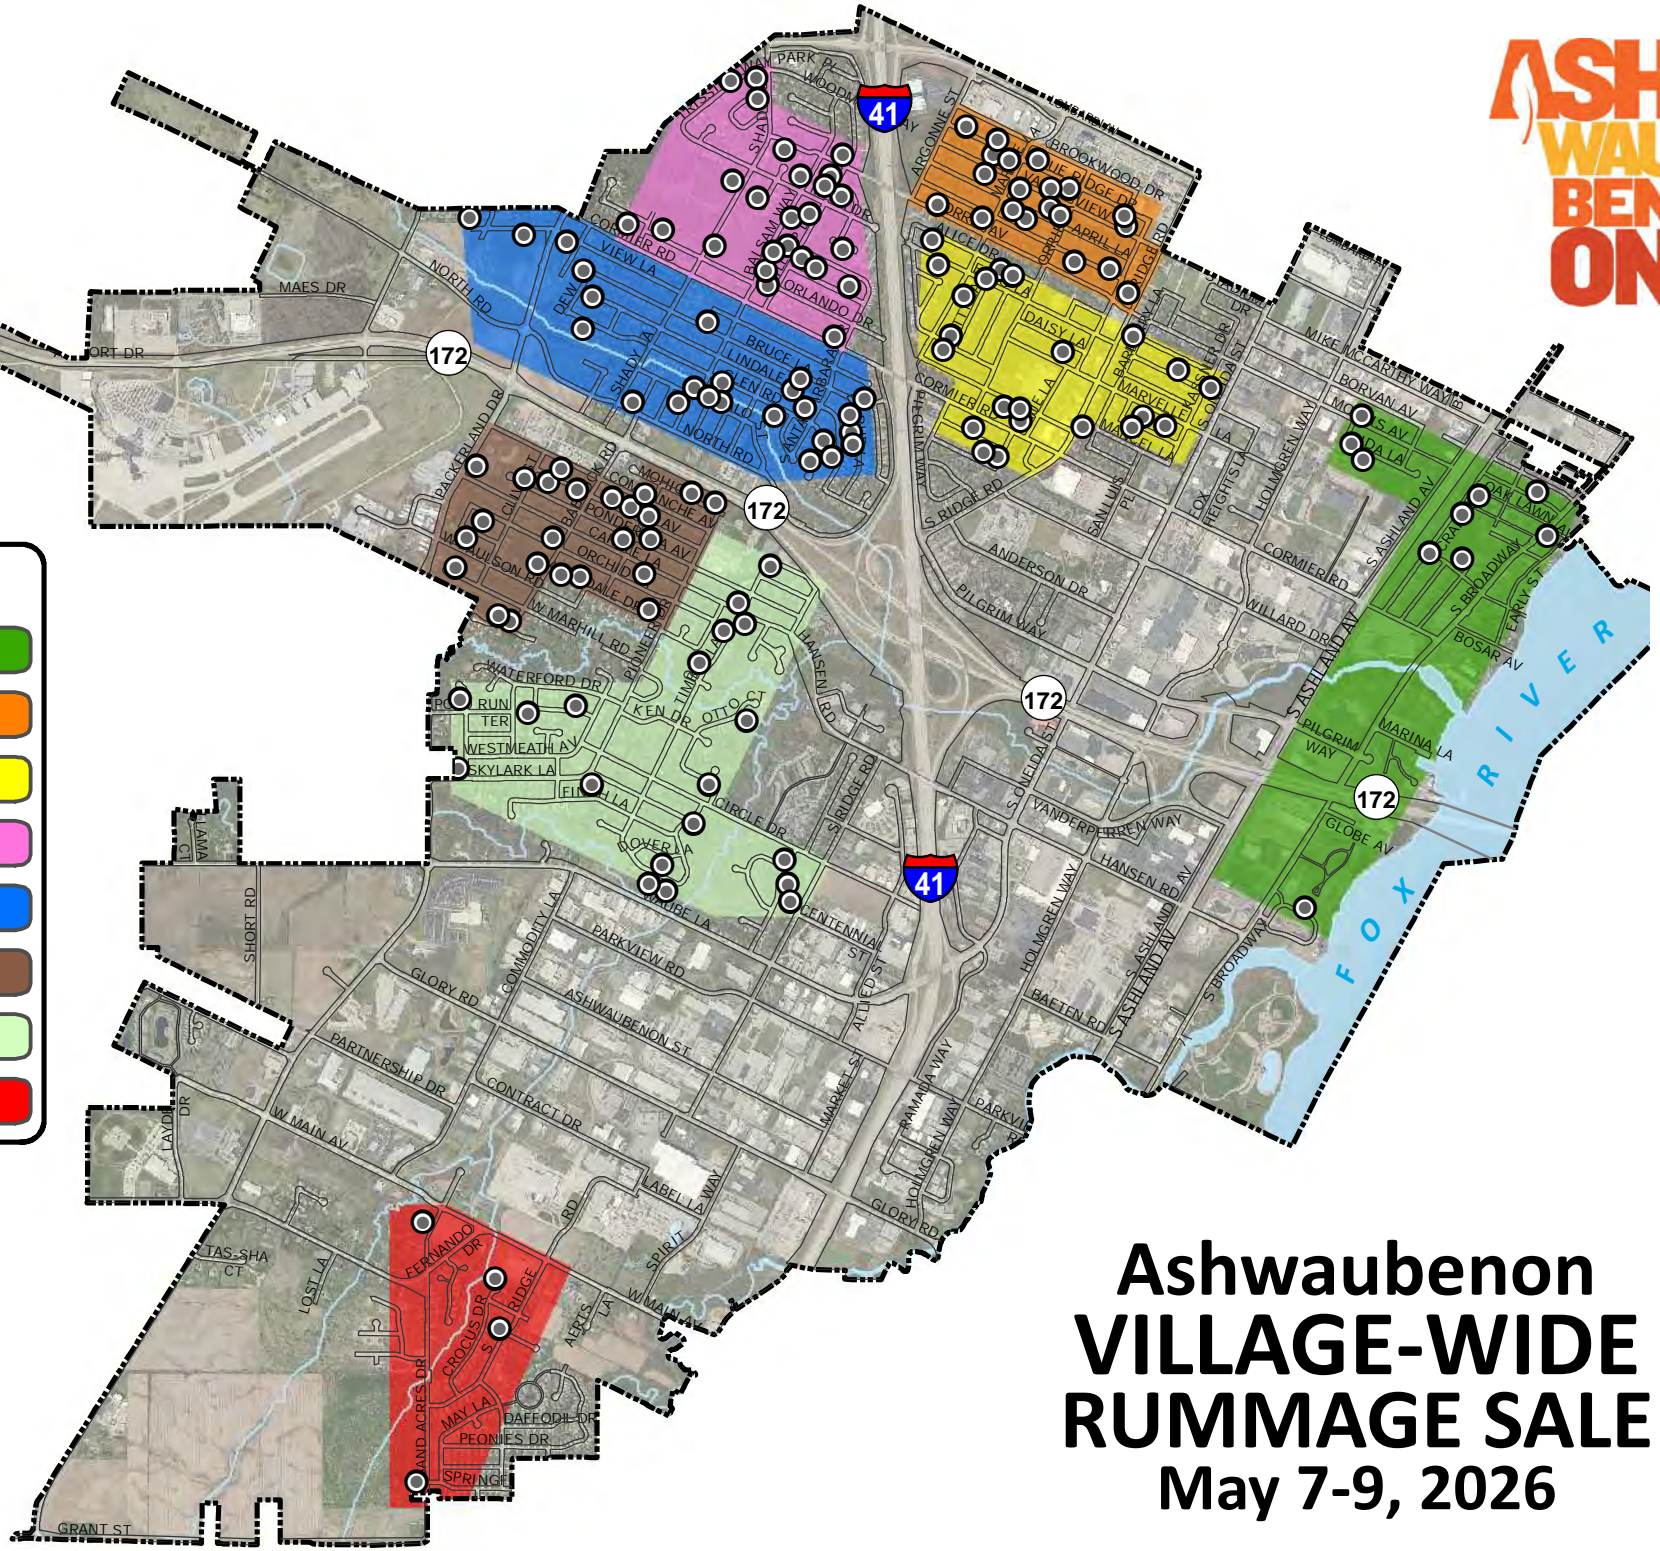

VIEW THE ONLINE APP:

ASHWAUBENON.GOV/RUMMAGE

0 1,000 2,000 3,000 Feet

4/29/2026

Sale Site ○

- Area 1
- Area 2
- Area 3
- Area 4
- Area 5
- Area 6
- Area 7
- Area 8

-2026-148 SALE SITES

Ashwaubenon VILLAGE-WIDE RUMMAGE SALE May 7-9, 2026

AREA 1

1. **343 Aldon CR** - Thu-Sat
AN,GS,HH,TL,TY,SG,MU,AC,BB,TC
Jewelry,decor,collectibles,handbags.
2. **2109 S Broadway** - Thu-Sat
HH,FR,EX,TY,AC
Kitchen items,cloth diapers,books,DVDs.
3. **470 Oak Lawn AV** - Thu-Sat
HH,TY,CR,XD,AC
Homemade crafts,bedding,glass yard
flowers,kids table.
4. **529 Morris Av** - Fri-Sat
GS,HH,FR,TL,TY,XD,MU,AC
Dress2Impress clothing,whole house
cleanout,name brand,new home sale,all
ages,shoes/clothing,new/gently used.
5. **537 Dutton AV** - Thu-Sat
HH,TY,BI,AC,BB,TC,GC,BC
Mens,womens,boys,baby girl clothes,
toys&household.Something for Everyone.
6. **2191 Crary ST** - Thu-Sat
Decluttering House.Books and more.
7. **520 Collette AV** - Fri-Sat
HH,FR,CR,XD,AC
Appliances,yard decor.
8. **706 Morris AV** - Thu-Sat
GS,HH,FR,TL,HE,TY,CR,SG,XD,MU
Priced to Sell.Cricut vinyl.Girls12m-6x,
boysNB-10/12,womens XS-3X,mens S-3X.
9. **700 Lida LN** - Thu-Sat
HH,TL,CR,SG,XD,MU,AC
MultiFamily Rummage Sale.Adult women
clothing.Kitchen items.Computer,DIY
furniture,bathroom mirror&cabinet.
Beer&liquor signs.
10. **685 Lida LN** - Thu-Sat
GS,FR,TL,HE,SG,XD,AC
Backyard Sale,hunting clothes,fishing
things,mens golf shirts,boots,Christmas
&Misc fabric.

Sale Site #
Please match point number with
the listing on the map

DESCRIPTION KEY

AC = Adult Clothes	BI = Baby Items
AN = Antiques	CR = Craft Supplies
BB = Baby Clothes	EX = Exercise Equipment
BC = Boys Clothes	FR = Furniture
GS = Guy Stuff	GC = Girls Clothes
HE = Hunting Equipment	SG = Sporting Goods
HH = Household Items	TC = Toddler Clothes
MU = Multi Family	TL = Tools
PR = Perennial Plants	TY = Toys
	XD = Christmas Decor