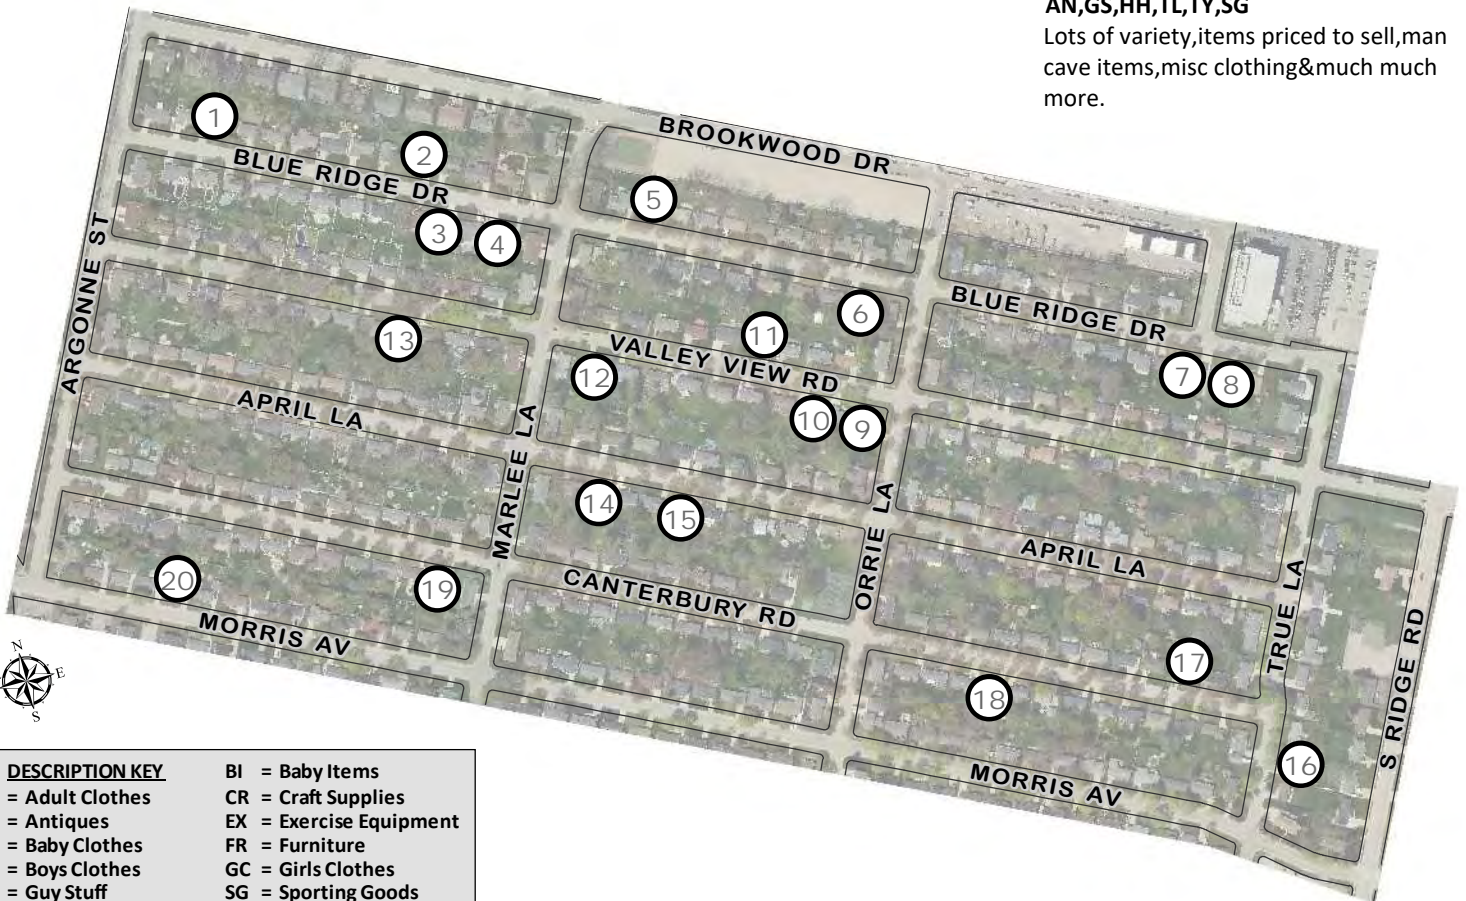

14. **1211 April LN** - Fri-Sat
  AN,HH,XD,AC
  Antiques,childrens play furniture,
  glassware,tableware,milk bottles,new
  electric grill,rocker.Lots of Household
  items.
15. **1193 April LN** - Fri-Sat
  GS,HH,TY,SG,XD,AC
16. **2067 True LN** - Thu-Sat
  HH,EX,TY,AC,GC
  Girl/adult clothing,toys,household
  items,misc. items.
17. **1072 Canterbury RD** - Thu-Sat
  HH,TY,CR,PR,XD,AC,GC,BC
  Major declutter from kitchen to craft
  room&school supplies.Low priced&
  organized.Aloe Plants&more.
18. **1115 Canterbury RD** - Thu-Sat
  HH,CR,SG,MU,AC
  Large 5 family Sale:trumpet,nail dips,
  zyia,TV,shoes&cleats,electronics,ice
  maker,roll away bed,scrapbook supplies.
19. **1243 Canterbury RD** - Thu-Sat
  HH,FR,TL,TY,CR,SG,BI,AC,BB,TC
20. **1300 Morris AV** - Fri-Sat
  AN,GS,HH,TL,TY,SG
  Lots of variety,items priced to sell,man
  cave items,misc clothing&much much
  more.

Path: H:\arcview projects\arcgis 10 projects\park & rec\2026 AREA2 VillageRummageSale.mxd

Author: Francine Robberg, GIS Coordinator, Village of Ashwaubenon, P:920.492.2308, E:frberger@ashwaubenon.gov

DESCRIPTION KEY	
AC = Adult Clothes	BI = Baby Items
AN = Antiques	CR = Craft Supplies
BB = Baby Clothes	EX = Exercise Equipment
BC = Boys Clothes	FR = Furniture
GS = Guy Stuff	GC = Girls Clothes
HE = Hunting Equipment	SG = Sporting Goods
HH = Household Items	TC = Toddler Clothes
MU = Multi Family	TL = Tools
PR = Perennial Plants	TY = Toys
	XD = Christmas Decor

-PLEASE REFRAIN FROM WALKING ON GRASS OR LAWNS-

Sale Site #
Please match point number with
the listing on the map