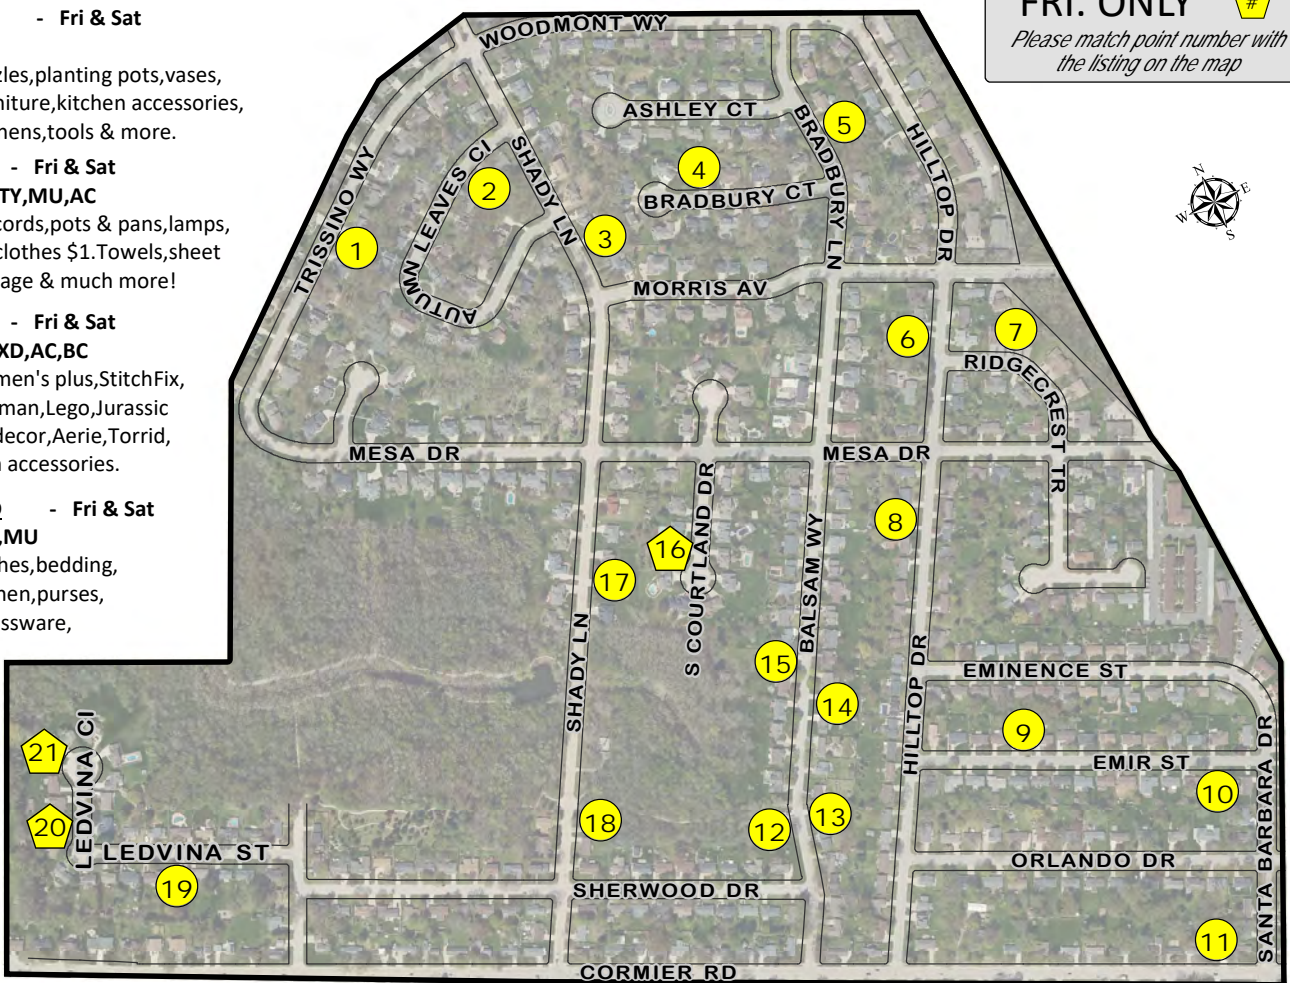

19. **1649 Ledvina ST** - Fri & Sat  
AN,HH,FR,TL,XD,AC  
Name brand men's & women's clothing,vintage furniture,pet supplies(cats&dogs).Don't Miss Out!
20. **2248 Ledvina CR** - Fri Only  
HH,EX,TY,SG,AC,BC
21. **2230 Ledvina CR** - Fri Only  
GS,HH,FR,XD,AC  
Plus name brand NICE junior/young men's clothing,patio furniture,large area rugs,downsizing two households to one.

## SALE LOCATIONS

FRI. & SAT. #

FRI. ONLY #

*Please match point number with the listing on the map*

## SALE LOCATIONS FRI. & SAT. #

Please match point number with the listing on the map