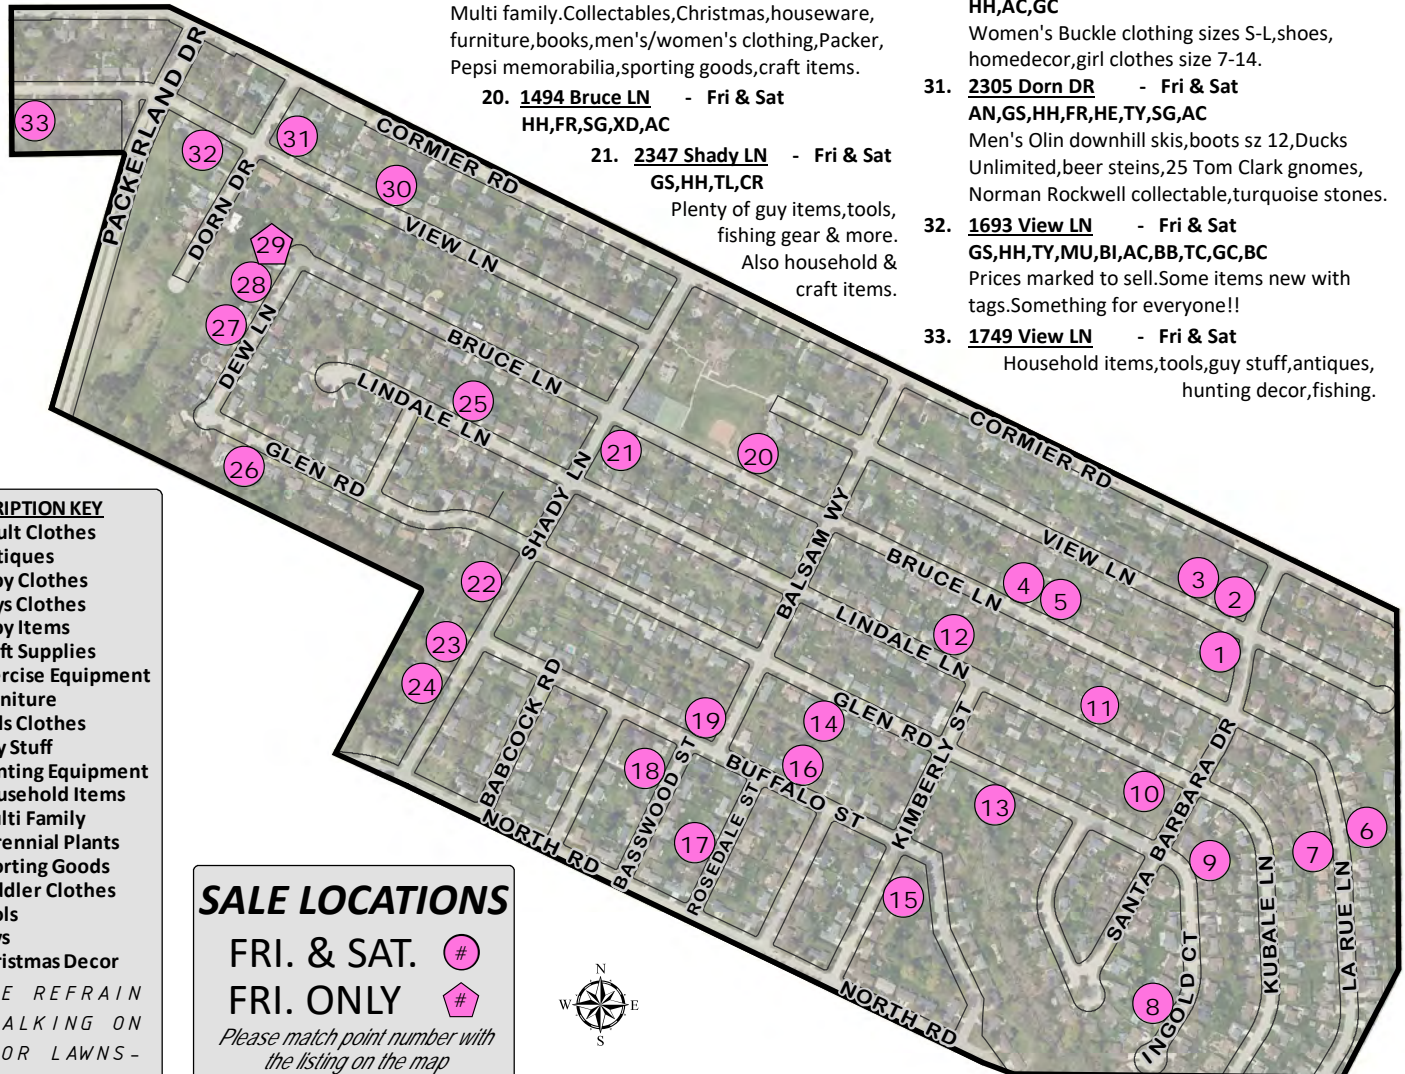

22. **2408 Shady LN** - Fri & Sat
  GS,HH,TL,HE,SG,AC
  Leaf blower,large selection of Danielle Steele books.
23. **2430 Shady LN** - Fri & Sat
  HH,CR,MU,AC
  Danner antique revolving bookcase,drafting table with stool.
24. **2444 Shady LN** - Fri & Sat
  GS,HH,FR,TY,AC,TC,GC,BC
  Boys&girls,shoes,saltwater fish supplies/ equipment,outdoor chat table.
25. **1584 Lindale LN** - Fri & Sat
  AN,GS,HH,EX,TY,XD,BI,AC,BB,TC
  Plus Harley Davidson items,3 Stooges glassware, DVD's,books & tons of girls toddler clothes.
26. **1641 Glen RD** - Fri & Sat
  AN,GS,HH,FR,TL,TY,CR,XD,AC
  Combined two homes into one!Something for everyone! Mary Kay items & much more, too much to list!
27. **2370 Dew LN** - Fri & Sat
  HH,XD,AC
  Stop & shop!A little of everything.
28. **2348 Dew LN** - Fri & Sat
  HH,TY,MU,BI,AC,BB,TC
  No more babies sale!Boys & girls NB-2T clothing,shoes,toys,accessories,home decor, women's S/M clothing.
29. **2342 Dew LN** - Fri Only
  HH,TL,XD,MU,AC
  Utility cabinets,lawn ornaments,puzzles,books.
30. **1630 View LN** - Fri & Sat
  HH,AC,GC
  Women's Buckle clothing sizes S-L,shoes, homedecor,girl clothes size 7-14.
31. **2305 Dorn DR** - Fri & Sat
  AN,GS,HH,FR,HE,TY,SG,AC
  Men's Olin downhill skis,boots sz 12,Ducks Unlimited,beer steins,25 Tom Clark gnomes, Norman Rockwell collectable,turquoise stones.
32. **1693 View LN** - Fri & Sat
  GS,HH,TY,MU,BI,AC,BB,TC,GC,BC
  Prices marked to sell.Some items new with tags.Something for everyone!!
33. **1749 View LN** - Fri & Sat
  Household items,tools,guy stuff,antiques, hunting decor,fishing.

DESCRIPTION KEY

- AC = Adult Clothes
- AN = Antiques
- BB = Baby Clothes
- BC = Boys Clothes
- BI = Baby Items
- CR = Craft Supplies
- EX = Exercise Equipment
- FR = Furniture
- GC = Girls Clothes
- GS = Guy Stuff
- HE = Hunting Equipment
- HH = Household Items
- MU = Multi Family
- PR = Perennial Plants
- SG = Sporting Goods
- TC = Toddler Clothes
- TL = Tools
- TY = Toys
- XD = Christmas Decor

- PLEASE REFRAIN FROM WALKING ON GRASS OR LAWNS -

SALE LOCATIONS

FRI. & SAT. #

FRI. ONLY #

Please match point number with the listing on the map

Path: H:\arcview\projectslarjgis\10\projectspark & rec\2024\ village wide rummage sale\2024\ AREA4 VillageRummageSale.mxd
Author: Francine Robberg,GIS Coordinator, Village of Ashwaubenon,P-920,492,2308;E:frroberg@ashwaubenon.gov