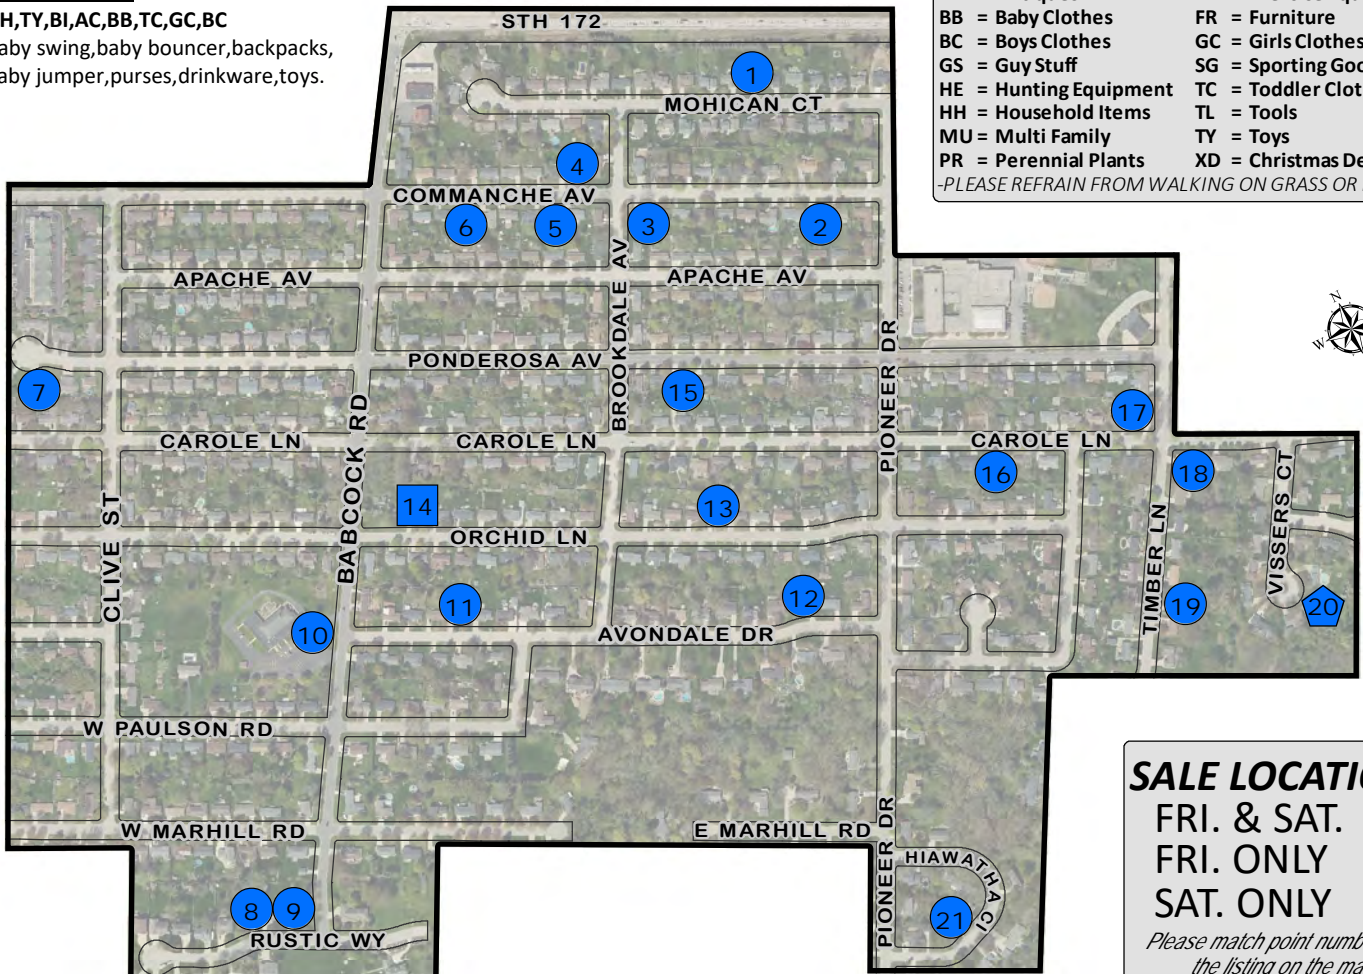

DESCRIPTION KEY	
AC = Adult Clothes	BI = Baby Items
AN = Antiques	CR = Craft Supplies
BB = Baby Clothes	EX = Exercise Equipment
BC = Boys Clothes	FR = Furniture
GS = Guy Stuff	GC = Girls Clothes
HE = Hunting Equipment	SG = Sporting Goods
HH = Household Items	TC = Toddler Clothes
MU = Multi Family	TL = Tools
PR = Perennial Plants	TY = Toys
	XD = Christmas Decor

-PLEASE REFRAIN FROM WALKING ON GRASS OR LAWNS-

SALE LOCATIONS

FRI. & SAT. #

FRI. ONLY #

SAT. ONLY #

Please match point number with the listing on the map