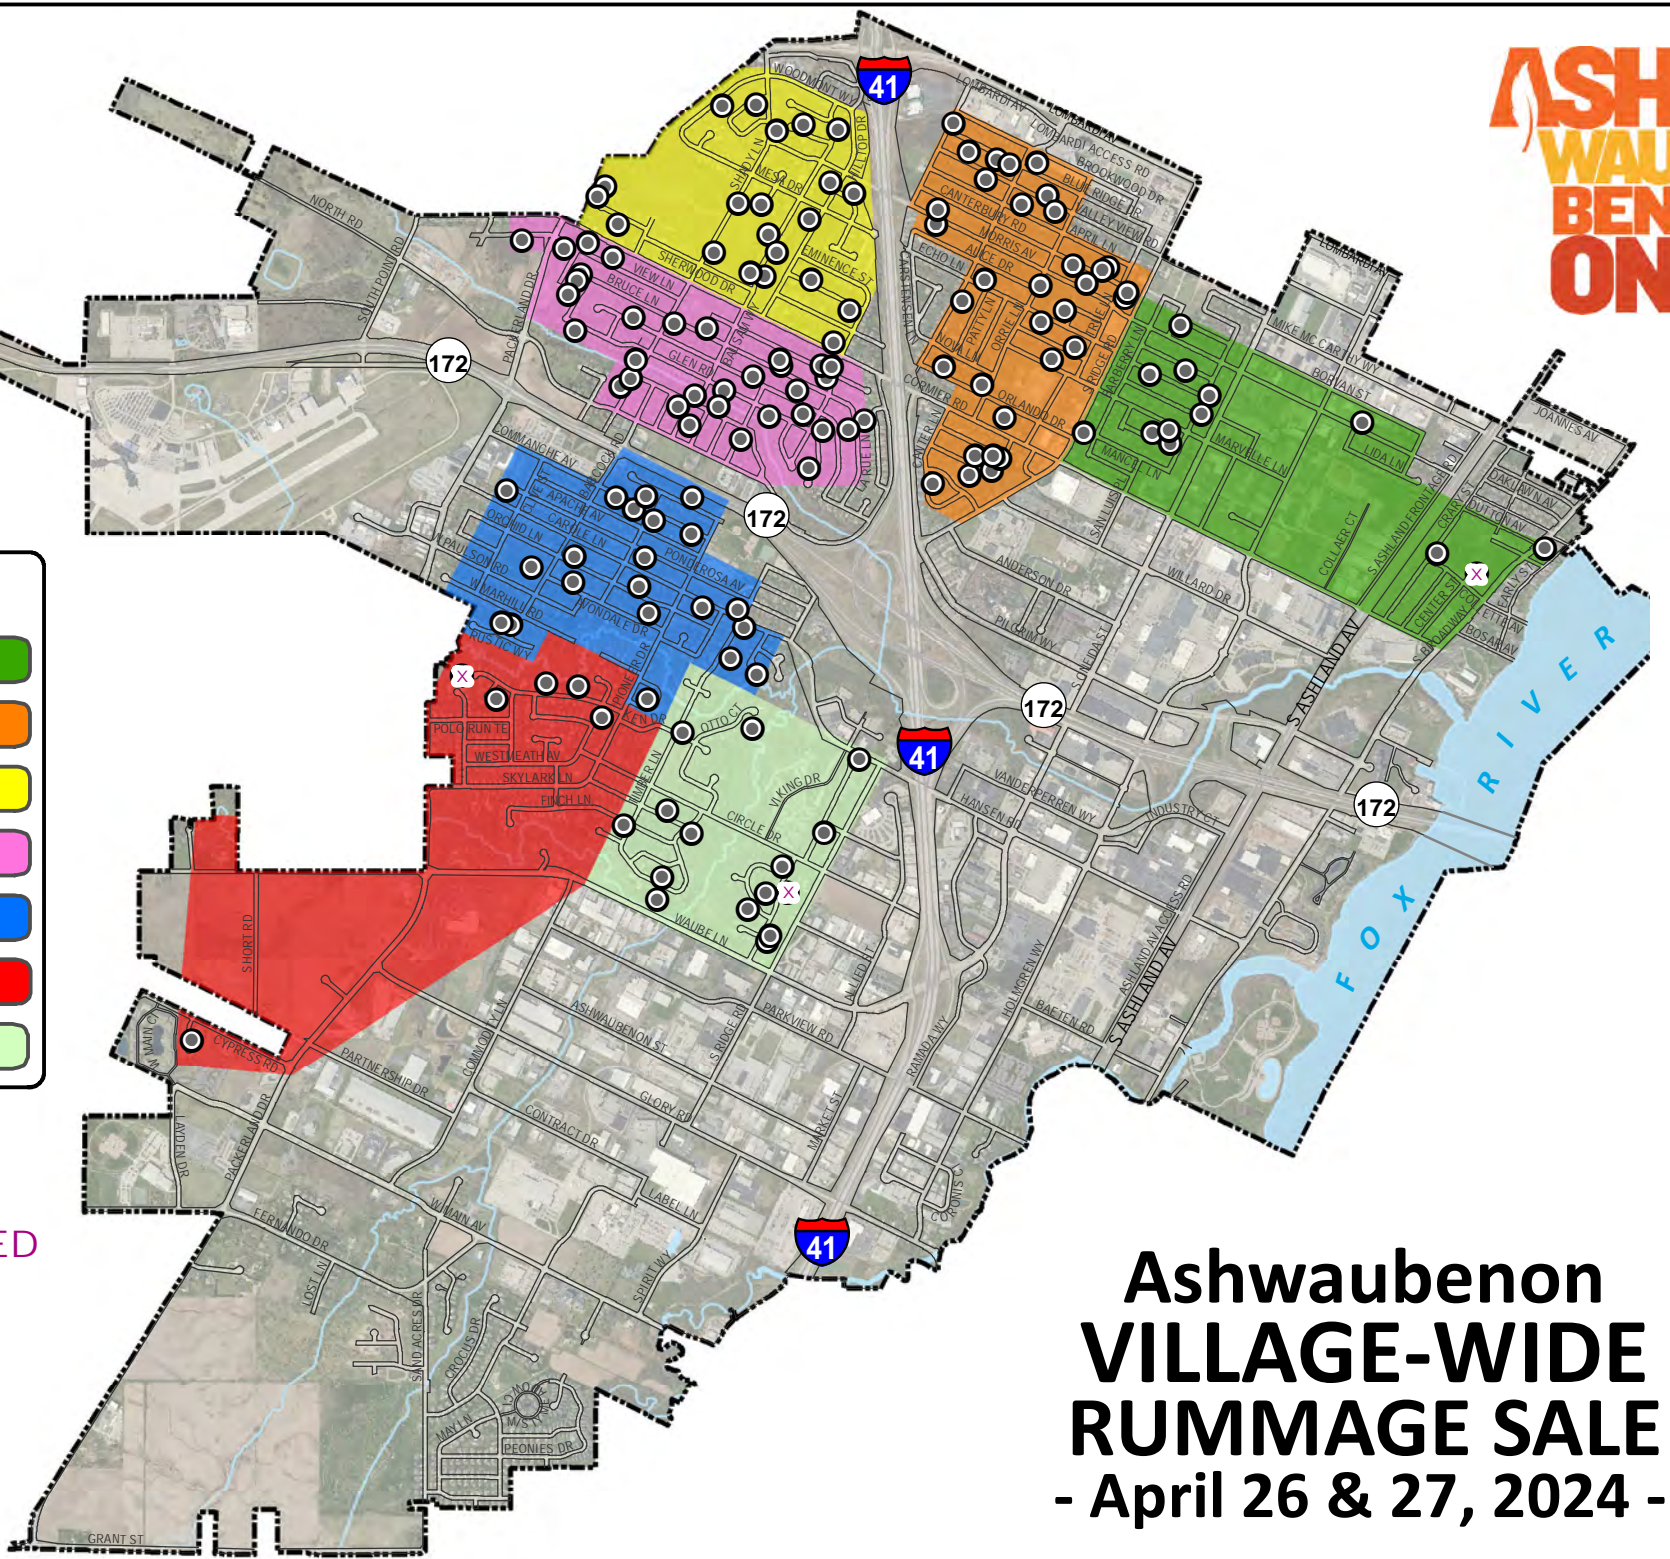

# Rummage Sale 2024

FRIDAY, APRIL 26 &  
SATURDAY, APRIL 27

8:00 AM - 3:00 PM

**2024**

**DESCRIPTION KEY**

BI = Baby Items	GS = Guy Stuff	SG = Sporting Goods	
AC = Adult Clothes	CR = Craft Supplies	HE = Hunting Equipment	TC = Toddler Clothes
AN = Antiques	EX = Exercise Equipment	HH = Household Items	TL = Tools
BB = Baby Clothes	FR = Furniture	MU = Multi Family	TY = Toys
BC = Boys Clothes	GC = Girls Clothes	PR = Perennial Plants	XD = Christmas Decor

VIEW THE ONLINE APP AT:  
[ASHWAUBENON.GOV/RUMMAGE](https://www.ashwaubenon.gov/rummage)

0 1,000 2,000 3,000 Feet

**Sale Site** ○

**Area 1**

**Area 2**

**Area 3**

**Area 4**

**Area 5**

**Area 6**

**Area 7**

**X SALE CANCELED**

-2024-  
142 SALE  
SITES