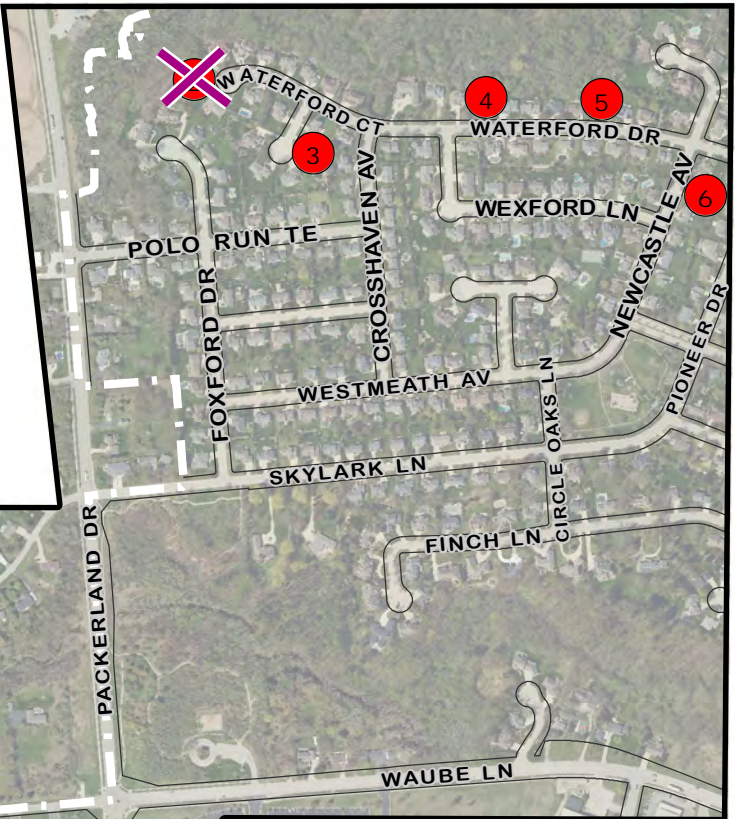

-PLEASE REFRAIN FROM WALKING ON GRASS OR LAWNS-

**SALE LOCATIONS**

FRI. & SAT. #

FRI. ONLY #

SAT. ONLY #

*Please match point number with the listing on the map*

# AREA 6

1. **3441 Riverstone CT** - Fri & Sat  
**AN,GS,HH,EX,TL,HE,XD,AC**  
 Snowblower,Nordictrac,treadmill,Old Style light,floor jack,games,antique dishes,work boots,cameras,jewelry,pewter ware,TV,blankets,purses.
2. ~~**1580 Waterford CT** - Fri & Sat  
**GS,HH,FR,TL,XD**  
 Furniture,decor & more,books,clothes,shoes.~~
3. **2861 Castlebar CT** - Fri & Sat  
**GS,HH,FR,TL,XD**  
 Tools,household goods,small kitchen appliances,3 bikes.
4. **1480 Waterford DR** - Fri & Sat  
**GS,HH,FR,TL**  
 Bonanza sale!Includes artwork,bike & much more.
5. **1444 Waterford DR** - Fri & Sat  
**HH,FR,AC,TY,MU,XD**  
 Cuckoo clock,books,Little Tykes,cleaning out storage unit,skiis,crib,breadmaker,weight bench,high chair,pie safe,patio chairs.
6. **2827 Newcastle AV** - Fri & Sat  
**AN,GS,HH,FR,TL,TY,CR,SG,AC,GC**  
 Huge book sale!Adult/young adult clothing,jewelry,games,puzzles,toys,collectables,fishing.See Craigslist for more details.

## SALE LOCATIONS FRI. & SAT. #

Please match point number with the listing on the map