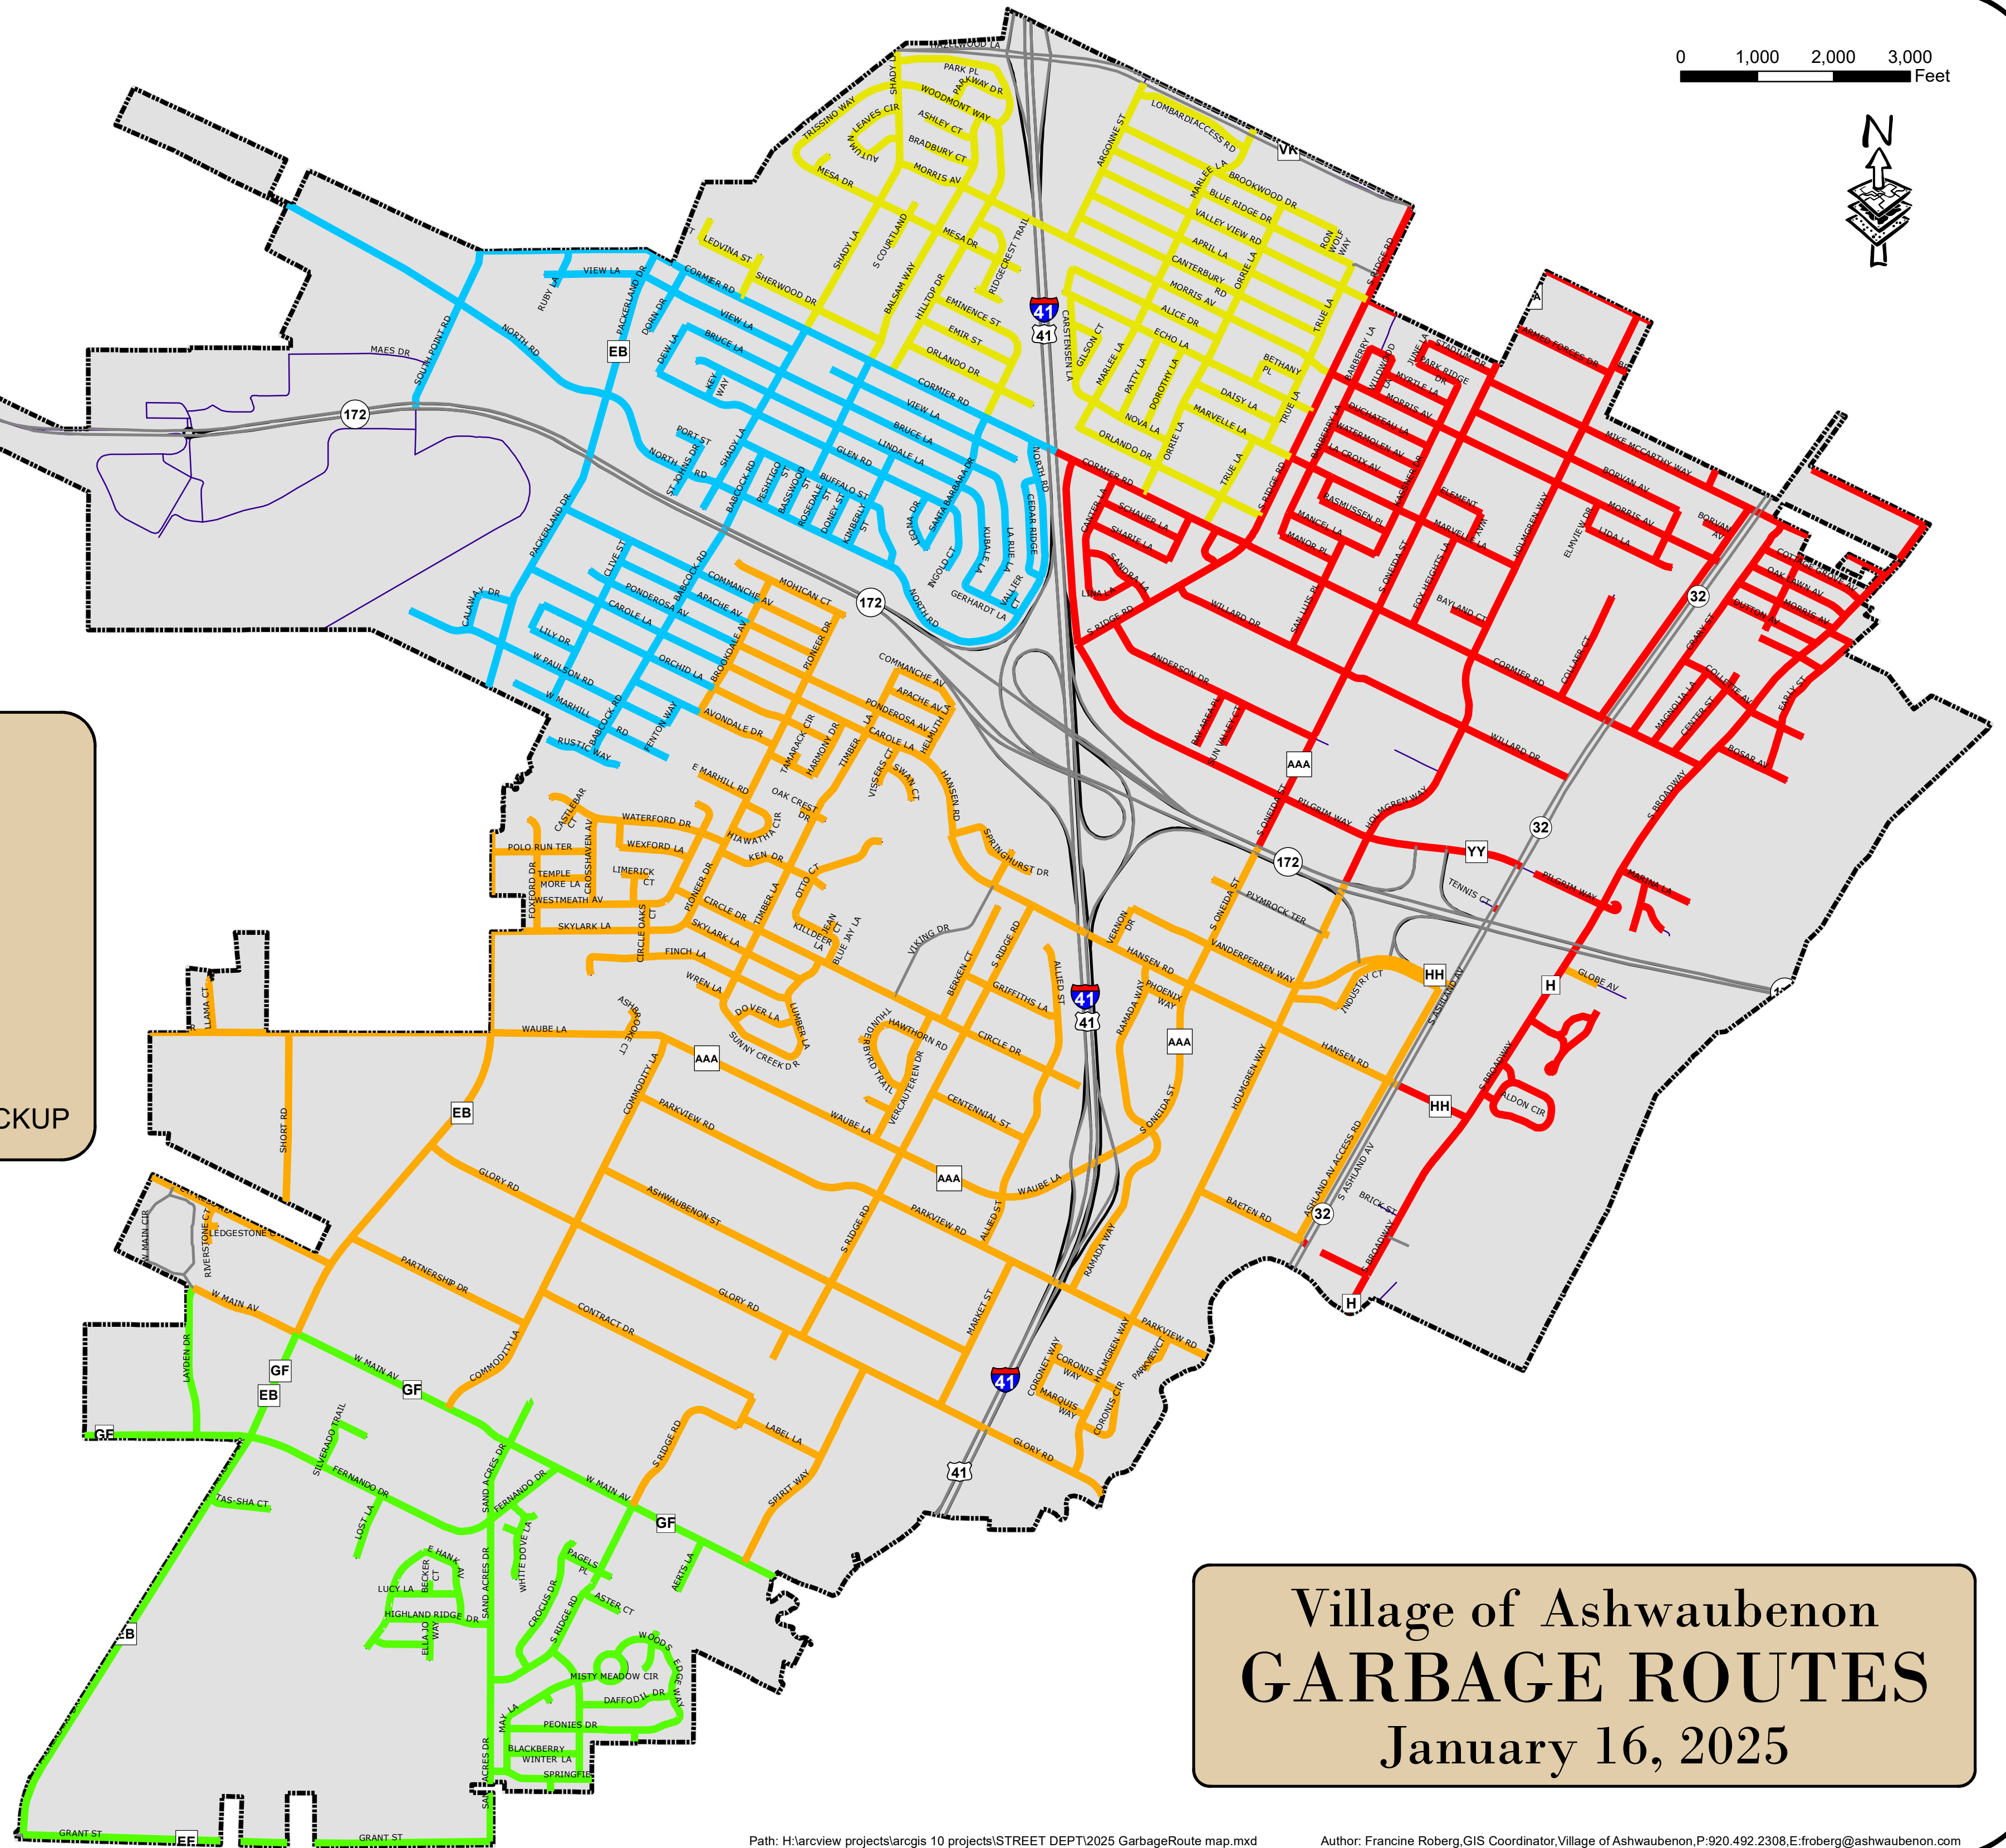

0 1,000 2,000 3,000 Feet

- GARBAGE ROUTES**
- MONDAY
 - TUESDAY
 - WEDNESDAY
 - THURSDAY
 - FRIDAY
 - NO GARBAGE PICKUP

Village of Ashwaubenon
GARBAGE ROUTES
 January 16, 2025